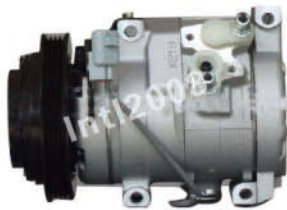

## Compressor For Toyota Cars

**INTL-XZC072**  
DENSO SV07C 4PK 110MM  
88310-B1070  
447260-5550  
TOYOTA PASSO

**INTL-XZC558**  
DENSO SV07C 6PK/112MM  
447260-5820 447280-3150  
Daihatsu Terios, Toyota Passo

**INTL-XZC103**  
Denso SC06E 4PK/110MM  
447220-6900  
247300-2251  
Toyota/Daihatsu Terios 2002-2007

**INTL-XZC011**  
DENSO 10S15L 6PK 146MM  
447220-3915 447220-3614  
TOYOTA CELICA 1.8L 2000-2004

**INTL-XZC079**  
DENSO 10S17C  
4PK/132MM  
88320-35720  
8832035720  
BODY:X218  
TOYOTA PRADO

**INTL-XZC101**  
DENSO 10S11C 6PK/120MM  
88320-OD030  
2006 TOYOTA VIOS

**INTL-XZC110**  
DENSO 10S17C 7PK/120MM  
47220-4242  
447220-4470  
447220-5260  
Toyota Hiace /Land Cruiser

**INTL-XZC148**  
DENSO 10S17C 1PK 131MM  
88310-6A150 447180-5400  
Toyota Prado