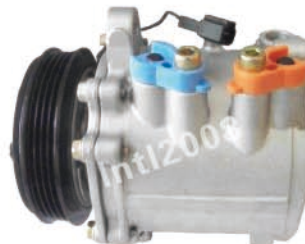

Compressor For Mitsubishi Cars

INTL-XZC154
10S17C-PV1-130MM
MR568289 447170-6643
Mitsubishi Shogun
Mitsubishi Pajero 3.2 DI-D 00-07

INTL-XZC002
10S17C-PV7-130MM MR568288
447220-3636 Mitsubishi
Montero 2001-2006
MITSUBISHI Pajero V73

Compressor For Mitsubishi Cars

INTL-XZC073
 DKS15D-PV1-126MM
 MN123626 506012-1511
 Mitsubishi L200 2006- 2011
 Mitsubishi Strada 2010
 MITSUBISHI TRITON 2.5L 3.0

INTL-XZC594
 DKS15D-PV4-123MM
 506012-2061
 Mitsubishi Triton 06-10
 2.4L

INTL-XZC242
 QS90-PV6-95MM
 AKS200A402D 7813A212
 Mitsubishi Lancer Outlander
 Peugeot

INTL-XZC304
 MSC90TA-PV1-A OR B
 AKC200A251 AKC200A165
 MITSUBISHI FUSO TRUCK 2002-
 2008

INTL-XZC361
 MSC60CA-PV5-94MM
 AKC200A080A Mn164472
 AKC011H090B
 Mitsubishi Colt 1.5L

INTL-XZC398
 MSC90T-PV1-124MM
 AKC200A271A Mk447400
 Mitsubishi Fighter truck FUSO
 GREAT 1995-2004

INTL-XZC402
 MSC130CV-1GR
 AKC201A601 MB946629
 Mitsubishi Delica Space gear L400
 1994-2002

INTL-XZC564
 MSC60C-PV4-106MM
 AKC200A001 MB938810
 Mitsubishi Mini Pajero 1996
 Mitsubishi Minica Toppo 1993