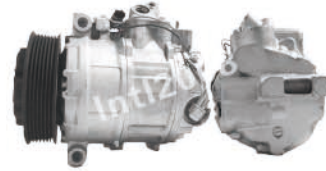

Compressor For Mercedes-benz Cars

INTL-XZC050
7SBU16C 6PK 121MM
0002300911 447100-2031
BENZ W202/W210 96-2004

INTL-XZC489
7SBU16C 9PK 135MM
5412301211 447170-9114
BENZ Actros

INTL-XZC192
7SBU16C 11PK 134MM
A5412300411 447220-8090
MB Actros Truck 1996-

INTL-XZC614
7SBU16C 9PK 135MM
24V
Mercedes Trucks Actros/ Axor

INTL-XZC068
DENSO 10S17C 6PK 120MM
447220-4004 A0002343511
Dodge/Benz Sprinter

INTL-XZC069
DENSO 10S17C 1PK 120MM
447220-4004 0002343511
Dodge Sprinter 03-09

INTL-XZC091
10PA15C 11PK 130MM
A5412301111 A6161301015
MB TRUCKS

INTL-XZC091A
10PA15C 9PK 130MM
5412300111 447100-6381
MB TRUCKS

INTL-XZC188
10PA15C 6PK 126MM W SENSOR
0002301111 447200-0021
MB G-Class 1990-1994/ Sprinter

INTL-XZC189
10PA17C 6PK 126MM W SENSOR
0002340111 0002300611
MB E-Klasse/G-Klasse/S-Klasse

Compressor For Mercedes-benz Cars

INTL-XZC185
 7SEU17C 6PK 100MM
 0012300011 447180-3470
 M.Benz GL450
 GL550 ML350
 ML500 ML550