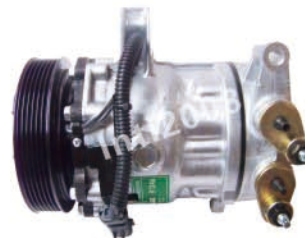

Compressor For Chrysler & Dodge & Cherokee Jeep Cars

INTL-XZC327
 10PA17E-PV6-130MM
 5515907AB 447220-7022
 JEEP GRAND
 CHEROKEE 99-04

INTL-XZC356
 HS18-PV6-130MM
 55111400AA
 Dodge Nitro 2007-2008 3.7L
 Jeep Liberty 2006-2008 3.7L

INTL-XZC512
 10S20C-PV6-120MM
 05005420AA 447180-4940
 Jeep Cherokee / Voyager III 01-04

INTL-XZC573
 6SEU16C-PV6-120MM
 55111408AE 447190-6863
 Dodge Journey L4 09-12
 Dodge Avenger L4 08-12
 Chrysler Sebring V6 3.5L 07-10

INTL-XZC575
 10S17C-PV6-125MM
 55111035AA 447220-5563
 Chrysler 300 V6 3.5L 05-08
 Dodge Charger/Magnum 06-09

INTL-XZC578
 SD7H15-PV6-130MM
 55037466AE 55037466AA
 Jeep Liberty 3.7L 2002-2005
 1 LINE PLUG

INTL-XZC578A
 SD7H15-PV6-130MM
 55056076AA SD4854
 Dodge Dakota/Durango/Ram 02-03

INTL-XZC578B
 SD7H15-PV6-130MM
 55037466AC SD4335
 Jeep Liberty V6 3.7 02-05