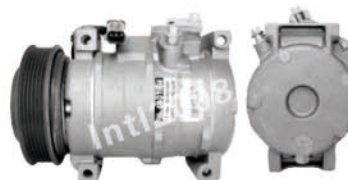

Compressor For Chrysler & Dodge & Cherokee Jeep Cars

INTL-XZC068A
10S17C-PV6-118MM
55116839AA 447220-4840
Chrysler Jeep Grand Cherokee 01-04

INTL-XZC138
10PA17J-PV6-126MM
447100-6610 4677144AB
Chrysler Voyager 1995-2001
Dodge Grand Caravan 96-00

INTL-XZC143
10S20H-PV6-130MM
5005440AA 447220-3452
Chrysler Town & Country 01-07
Dodge Grand Caravan 01-07

INTL-XZC144
10PA17K-PV6-145MM
4677039 447200-3113
CHRYSLER VOYAGER I, Dodge 3.0

INTL-XZC145
10PA17K-PV1-131MM
447100-2443 4677038
Dodge Caravan 3.0L 93-95
Plymouth Voyager 3.0L 93-95

INTL-XZC146
5SE12C-PV6-105MM
5058228AE 447190-5053
Dodge Caliber 2007-2008
Jeep Compass 2007-2008
Jeep Patriot 2007-2008

INTL-XZC157
10S17C-PV6-125MM
55111034AA 447220-5551
Chrysler 300 2005-2009
Dodge Magnum 2005-2008
Dodge Charger 2006

INTL-XZC359
10S17C-PV4-135MM
5278558AA 447220-3861
Chrysler PT Cruiser
Plymouth Dodge Neon

INTL-XZC410
10S20E -PV7-124MM
55056157AC 447220-4934
Chrysler Aspen Limited V8 07-08
Dodge Durango Adventurer V8 06-07