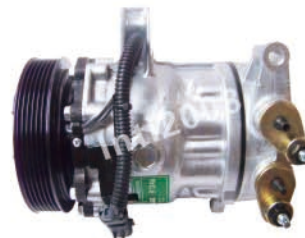

INTL-XZC578B
SD7H15-PV6-130MM
55037466AC SD4335
Jeep Liberty V6 3.7 02-05