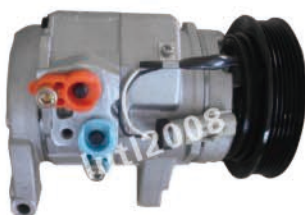

## Compressor For Chrysler & Dodge & Cherokee Jeep Cars

**INTL-XZC068A**  
10S17C-PV6-118MM  
55116839AA 447220-4840  
Chrysler Jeep Grand Cherokee 01-04

**INTL-XZC138**  
10PA17J-PV6-126MM  
447100-6610 4677144AB  
Chrysler Voyager 1995-2001  
Dodge Grand Caravan 96-00

**INTL-XZC143**  
10S20H-PV6-130MM  
5005440AA 447220-3452  
Chrysler Town & Country 01-07  
Dodge Grand Caravan 01-07

**INTL-XZC144**  
10PA17K-PV6-145MM  
4677039 447200-3113  
CHRYSLER VOYAGER I, Dodge 3.0

**INTL-XZC145**  
10PA17K-PV1-131MM  
447100-2443 4677038  
Dodge Caravan 3.0L 93-95  
Plymouth Voyager 3.0L 93-95

**INTL-XZC146**  
5SE12C-PV6-105MM  
5058228AE 447190-5053  
Dodge Caliber 2007-2008  
Jeep Compass 2007-2008  
Jeep Patriot 2007-2008

**INTL-XZC157**  
10S17C-PV6-125MM  
55111034AA 447220-5551  
Chrysler 300 2005-2009  
Dodge Magnum 2005-2008  
Dodge Charger 2006

**INTL-XZC359**  
10S17C-PV4-135MM  
5278558AA 447220-3861  
Chrysler PT Cruiser  
Plymouth Dodge Neon