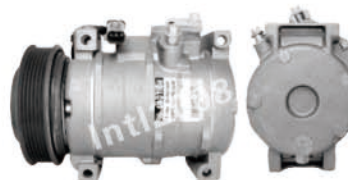

INTL-XZC510