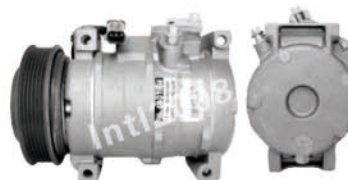

INTL-XZC143
10S20H-PV6-130MM
5005440AA 447220-3452
Chrysler Town & Country 01-07
Dodge Grand Caravan 01-07

INTL-XZC144
10PA17K-PV6-145MM
4677039 447200-3113
CHRYSLER VOYAGER I, Dodge 3.0

INTL-XZC145
10PA17K-PV1-131MM
447100-2443 4677038
Dodge Caravan 3.0L 93-95
Plymouth Voyager 3.0L 93-95

INTL-XZC146
5SE12C-PV6-105MM
5058228AE 447190-5053
Dodge Caliber 2007-2008
Jeep Compass 2007-2008
Jeep Patriot 2007-2008

INTL-XZC157
10S17C-PV6-125MM
55111034AA 447220-5551
Chrysler 300 2005-2009
Dodge Magnum 2005-2008
Dodge Charger 2006

INTL-XZC359
10S17C-PV4-135MM
5278558AA 447220-3861
Chrysler PT Cruiser
Plymouth Dodge Neon

INTL-XZC410
10S20E -PV7-124MM
55056157AC 447220-4934
Chrysler Aspen Limited V8 07-08
Dodge Durango Adventurer V8 06-07

INTL-XZC510

Compressor For Chrysler & Dodge & Cherokee Jeep Cars

INTL-XZC327
 10PA17E-PV6-130MM
 5515907AB 447220-7022
 JEEP GRAND
 CHEROKEE 99-04

INTL-XZC356
 HS18-PV6-130MM
 55111400AA
 Dodge Nitro 2007-2008 3.7L
 Jeep Liberty 2006-2008 3.7L