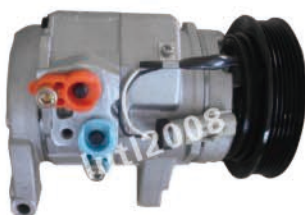

Compressor For Chrysler & Dodge & Cherokee Jeep Cars

INTL-XZC068A
10S17C-PV6-118MM
55116839AA 447220-4840
Chrysler Jeep Grand Cherokee 01-04

INTL-XZC138
10PA17J-PV6-126MM
447100-6610 4677144AB
Chrysler Voyager 1995-2001
Dodge Grand Caravan 96-00

INTL-XZC143
10S20H-PV6-130MM
5005440AA 447220-3452
Chrysler Town & Country 01-07
Dodge Grand Caravan 01-07

INTL-XZC144
10PA17K-PV6-145MM
4677039 447200-3113
CHRYSLER VOYAGER I, Dodge 3.0

INTL-XZC145
10PA17K-PV1-131MM
447100-2443 4677038
Dodge Caravan 3.0L 93-95
Plymouth Voyager 3.0L 93-95

INTL-XZC146
5SE12C-PV6-105MM
5058228AE 447190-5053
Dodge Caliber 2007-2008
Jeep Compass 2007-2008
Jeep Patriot 2007-2008

INTL-XZC157
10S17C-PV6-125MM
55111034AA 447220-5551
Chrysler 300 2005-2009
Dodge Magnum 2005-2008
Dodge Charger 2006

INTL-XZC359
10S17C-PV4-135MM
5278558AA 447220-3861
Chrysler PT Cruiser
Plymouth Dodge Neon

INTL-XZC410
10S20E -PV7-124MM
55056157AC 447220-4934
Chrysler Aspen Limited V8 07-08
Dodge Durango Adventurer V8 06-07